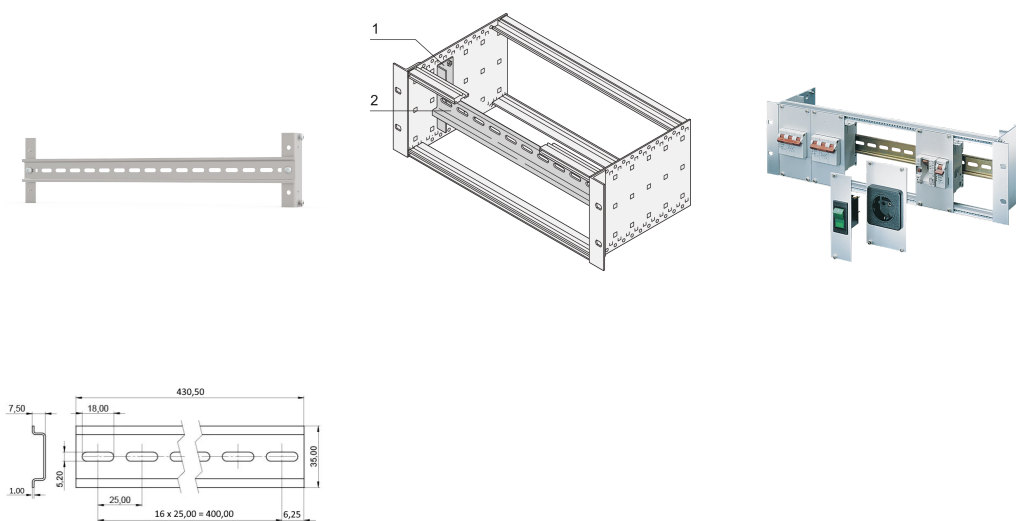

EuropacPRO Support Rail to DIN 43880 and DIN 60715

NUMĂR DE CATALOG

24565-100

Support rail to clip on retainer of modules in accordance with DIN 43880 like fuses or circuit breakers.

CERTIFICATIONS

CARACTERISTICI

For retainer of modules in accordance with DIN 43880 and DIN 60715 like e.g. fuses or circuit breakers

For assembly on 19" module support

Support Rail, 430.5 x 35 x 7.5 mm

ATRIBUTE PRODUS

Product Type: Support Rail

Product Family: EuropacPRO

Works With: Subracks

Material: Oțel; Aluminium

Rack Width: 84HP

Width: 441.4mm

Depth: 37.5mm

Package Quantity: 1

Finish: Oțel Zincat