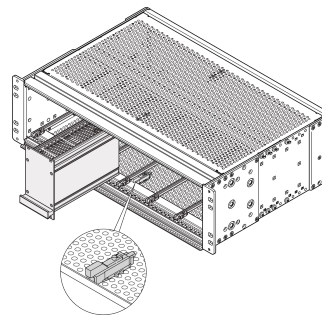

EuropacPRO Cover Plate Locking Kit

NUMĂR DE CATALOG

24566-007

Additional securing of the rugged cover plate to protect against shock and vibration. The Kit will be screwed onto the top / bottom cover. A movable bolt engages under the horizontal rails and thus provides additional fixing.

CERTIFICATIONS

CARACTERISTICI

Additional securing of the rugged cover plate

Can be combined with horizontal Type R and H

ATRIBUTE PRODUS

Product Type: Hardware Kit

Product Family: EuropacPRO

Works With: Subracks