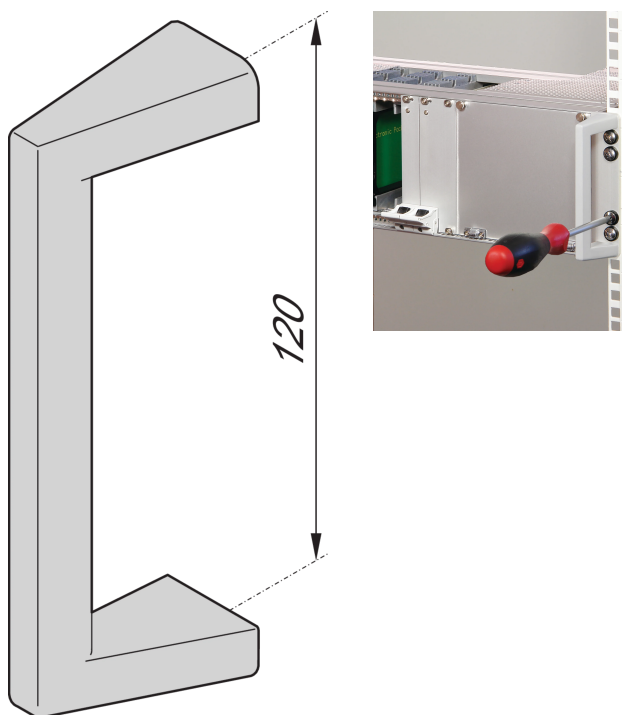

Front Handle, for Type R Side Panels

NUMĂR DE CATALOG

24566-010

The front handle for a rugged subrack have a load-carrying capacity 30 kg. It optimizes the assembly of a subrack into a cabinet.

CERTIFICATIONS

CARACTERISTICI

Load-carrying capacity 30 kg

Suitable for 3 and 6 U side panels

The form of the handle make it much easier to assemble the M6 fixing screws

ATRIBUTE PRODUS

Product Type: Handle

Works With: Subracks

Handle Type: Straight

Width: 12.2mm

Material: Aluminiu

Color: Silver

Package Quantity: 2

Depth: 40mm

Finish: Vopsit Pulbere

Net Weight: 0.154kg