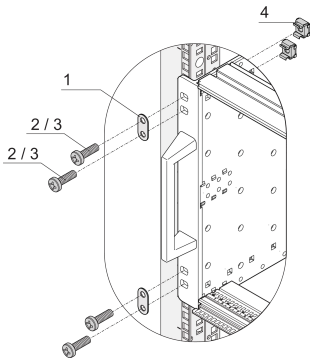

EuropacPRO 19" Dual Fixing Materials Kit

NUMĂR DE CATALOG

24566-109

For fixing a subrack with dual fixing holes to 19" mounting brackets (e.g. rugged and railway subracks).

CERTIFICATIONS

CARACTERISTICI

For fixing a subrack with dual fixing holes to 19" mounting brackets (e.g. rugged and railroad subracks)