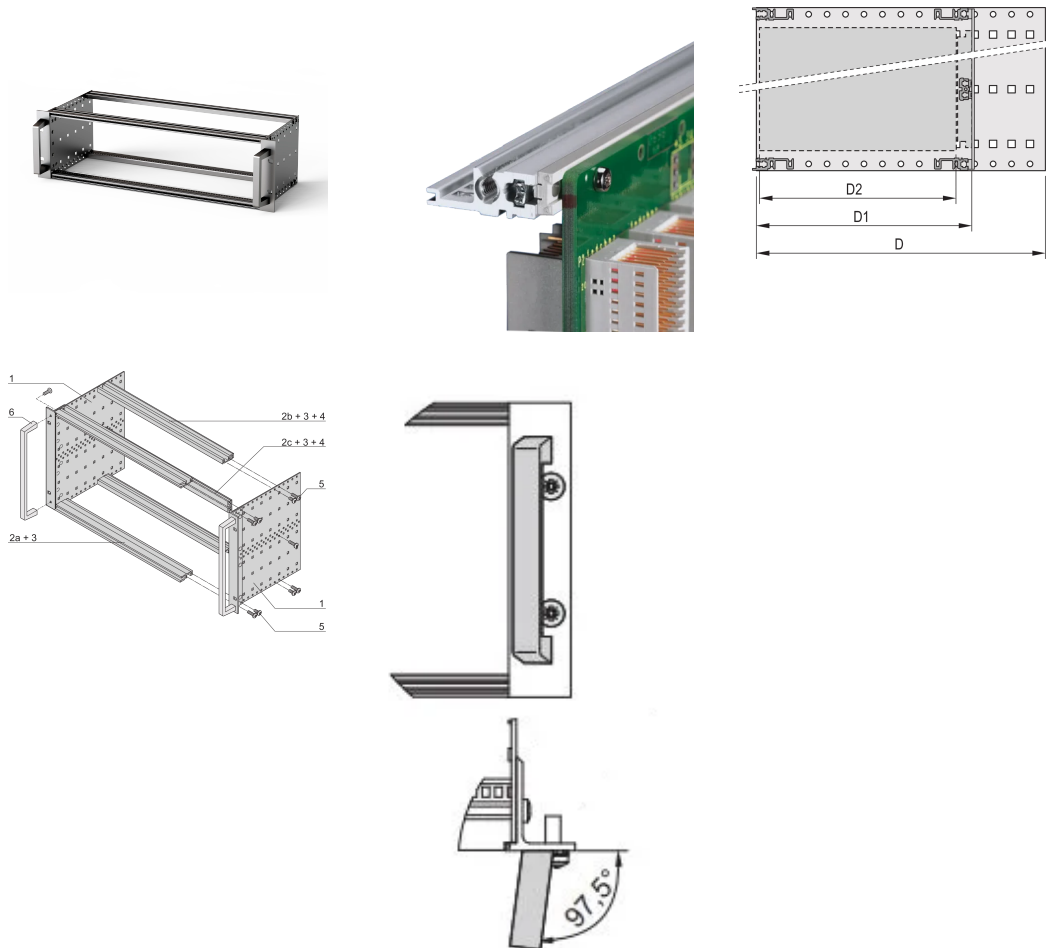

EuropacPRO 19" Subrack Kit for Backplane, Heavy, Retrofit Shielding, With Front Handle, 3 U, 175 mm

NUMĂR DE CATALOG

24567-161

Non-EMC shielded subrack for backplane mounting, heavy version with tox welded side panels and front handle.

CERTIFICATIONS

CARACTERISTICI

Subrack with side panel type H ("Heavy"), 19" bracket is firmly fixed to side panel (tox-cold welded)

Supplied as space-saving flat-pack

Rear horizontal rail for backplane mounting with insulation strip

Horizontal rail type "Heavy"

Shock and Vibration resistance up to 5 g

IP 20, in accordance with IEC 60529

Shock and vibration tested to the German "Bahn" standards BN 411002, BN 411003

Internal and external dimensions in accordance with: IEC 60297-3-100, -101, IEEE 1101.1

Installed load up to 15 kg

Version with front handles

ATTRIBUTE PRODUS

Rack Height: 3U

Depth: 175mm

Package Quantity: 1

For Mounting: Backplane

Board Depth: 160mm