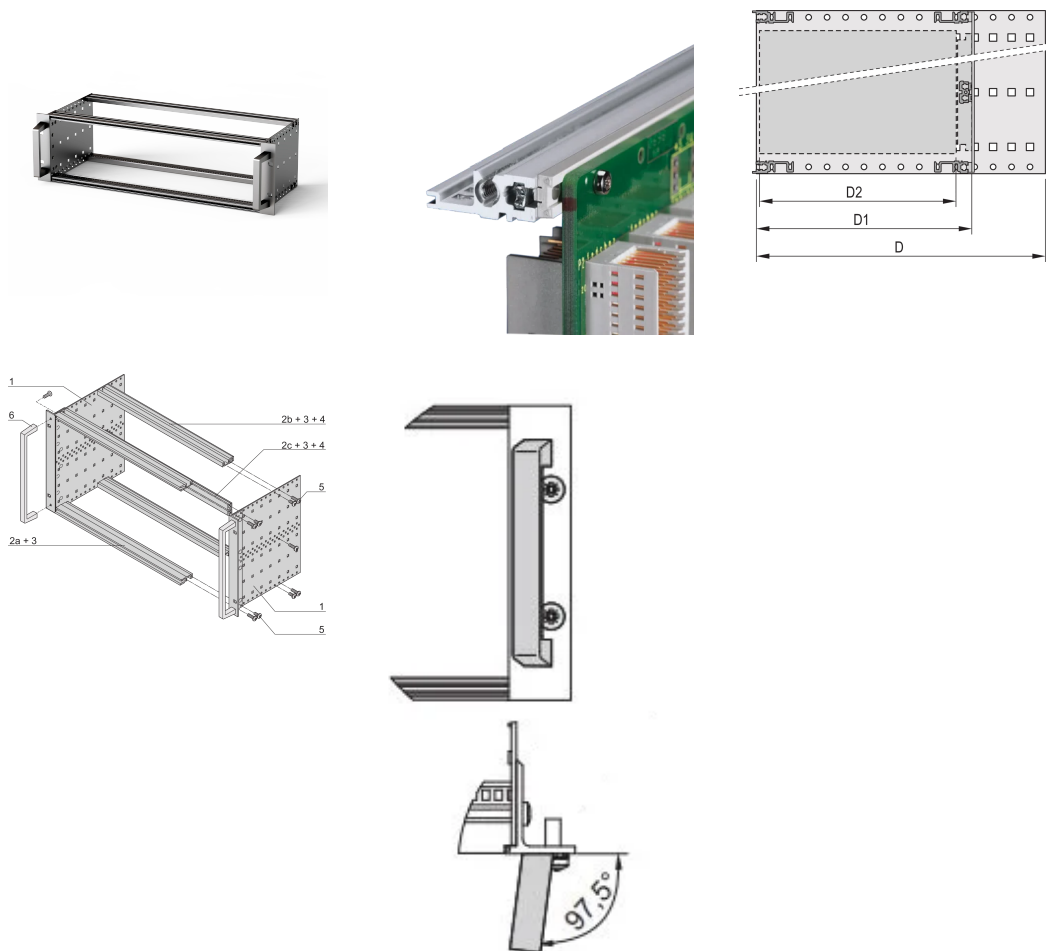

EuropacPRO 19" Subrack Kit for Backplane, Heavy, Retrofit Shielding, With Front Handle, 3 U, 235 mm

NUMĂR DE CATALOG

24567-162

Non-EMC shielded subrack for backplane mounting, heavy version with tox welded side panels and front handle.

CERTIFICATIONS

CARACTERISTICI

Subrack with side panel type H ("Heavy"), 19" bracket is firmly fixed to side panel (tox-cold welded)

Supplied as space-saving flat-pack

Rear horizontal rail for backplane mounting with insulation strip

Horizontal rail type "Heavy"

Shock and Vibration resistance up to 5 g

IP 20, in accordance with IEC 60529

Shock and vibration tested to the German "Bahn" standards BN 411002, BN 411003

Internal and external dimensions in accordance with: IEC 60297-3-100, -101, IEEE 1101.1

Installed load up to 15 kg

Version with front handles

ATTRIBUTE PRODUS

Rack Height: 3U

Depth: 235mm

Package Quantity: 1

For Mounting: Backplane

Board Depth: 160mm; 220mm