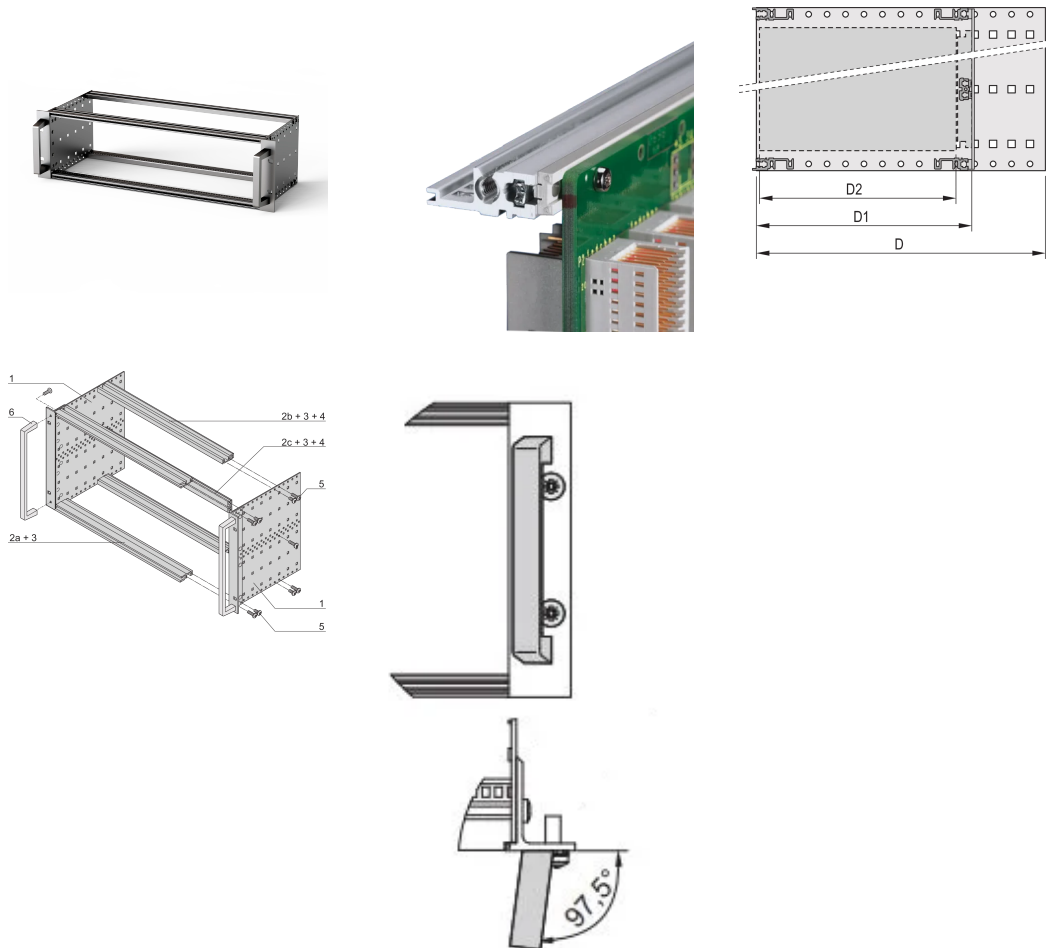

EuropacPRO 19" Subrack Kit for Backplane, Heavy, Retrofit Shielding, With Front Handle, 3 U, 295 mm

NUMĂR DE CATALOG

24567-163

Non-EMC shielded subrack for backplane mounting, heavy version with tox welded side panels and front handle.

CERTIFICATIONS

CARACTERISTICI

Subrack with side panel type H ("Heavy"), 19" bracket is firmly fixed to side panel (tox-cold welded)

Supplied as space-saving flat-pack

Rear horizontal rail for backplane mounting with insulation strip

Horizontal rail type "Heavy"

Shock and Vibration resistance up to 5 g

IP 20, in accordance with IEC 60529

Shock and vibration tested to the German "Bahn" standards BN 411002, BN 411003

Internal and external dimensions in accordance with: IEC 60297-3-100, -101, IEEE 1101.1

Installed load up to 15 kg

Version with front handles

ATRIBUTE PRODUS

Rack Height: 3U

Depth: 295mm

Package Quantity: 1

For Mounting: Backplane

Board Depth: 160mm; 220mm; 280mm