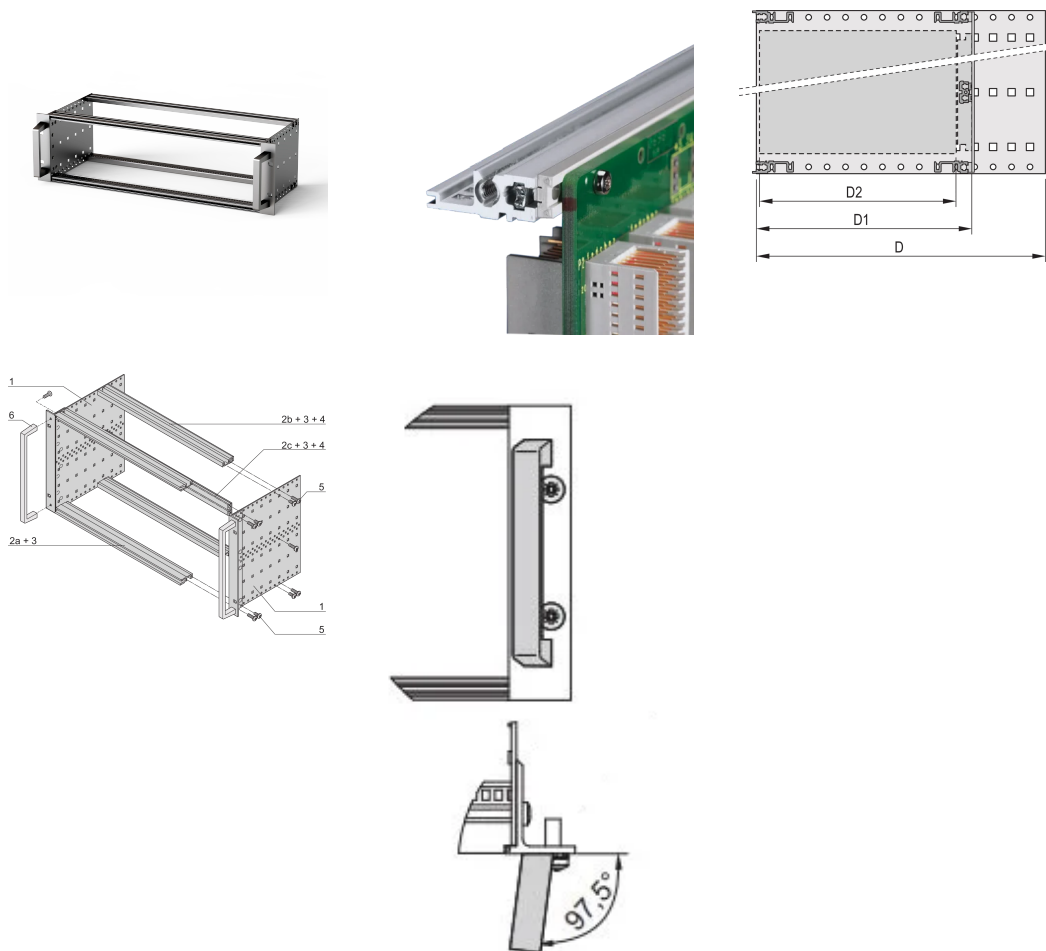

EuropacPRO 19" Subrack Kit for Backplane, Heavy, Retrofit Shielding, With Front Handle, 3 U, 355 mm

NUMĂR DE CATALOG

24567-164

Non-EMC shielded subrack for backplane mounting, heavy version with tox welded side panels and front handle.

CERTIFICATIONS

CARACTERISTICI

Subrack with side panel type H ("Heavy"), 19" bracket is firmly fixed to side panel (tox-cold welded)

Supplied as space-saving flat-pack

Rear horizontal rail for backplane mounting with insulation strip

Horizontal rail type "Heavy"

Shock and Vibration resistance up to 5 g

IP 20, in accordance with IEC 60529

Shock and vibration tested to the German "Bahn" standards BN 411002, BN 411003

Internal and external dimensions in accordance with: IEC 60297-3-100, -101, IEEE 1101.1

Installed load up to 15 kg

Version with front handles

ATTRIBUTE PRODUS

Rack Height: 3U

Depth: 355mm

Package Quantity: 1

For Mounting: Backplane

Board Depth: 160mm; 220mm; 280mm; 340mm