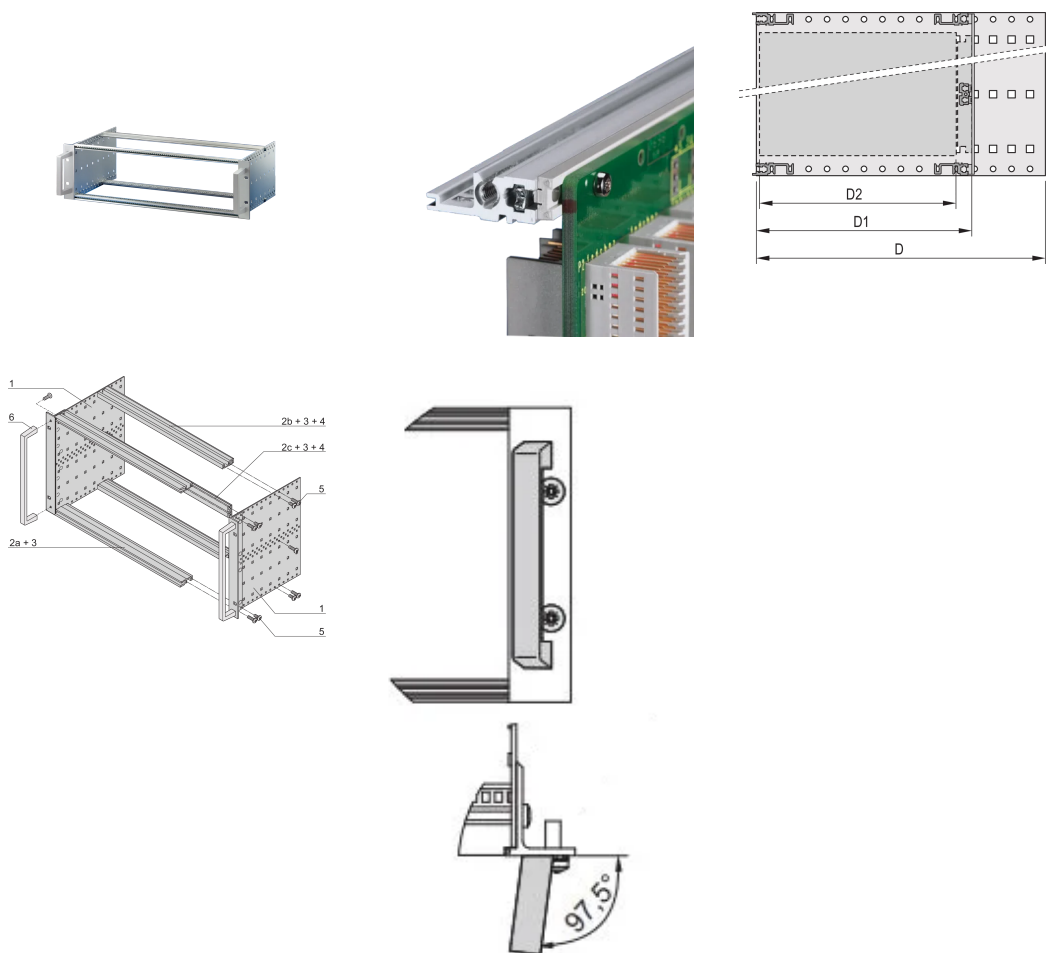

EuropacPRO 19" Subrack Kit for Backplane, Heavy, Retrofit Shielding, With Front Handle, 6 U, 175 mm

NUMĂR DE CATALOG

24567-461

Non-EMC shielded subrack for backplane mounting, heavy version with tox welded side panels and front handle.

CERTIFICATIONS

CARACTERISTICI

Subrack with side panel type H ("Heavy"), 19" bracket is firmly fixed to side panel (tox-cold welded)

Supplied as space-saving flat-pack

Rear horizontal rail for backplane mounting with insulation strip

Horizontal rail type "Heavy"

Shock and Vibration resistance up to 5 g

IP 20, in accordance with IEC 60529

Shock and vibration tested to the German "Bahn" standards BN 411002, BN 411003

Internal and external dimensions in accordance with: IEC 60297-3-100, -101, IEEE 1101.1

Installed load up to 15 kg

Version with front handles

ATRIBUTE PRODUS

Rack Height: 6U

Depth: 175mm

Package Quantity: 1

For Mounting: Backplane

Board Depth: 160mm