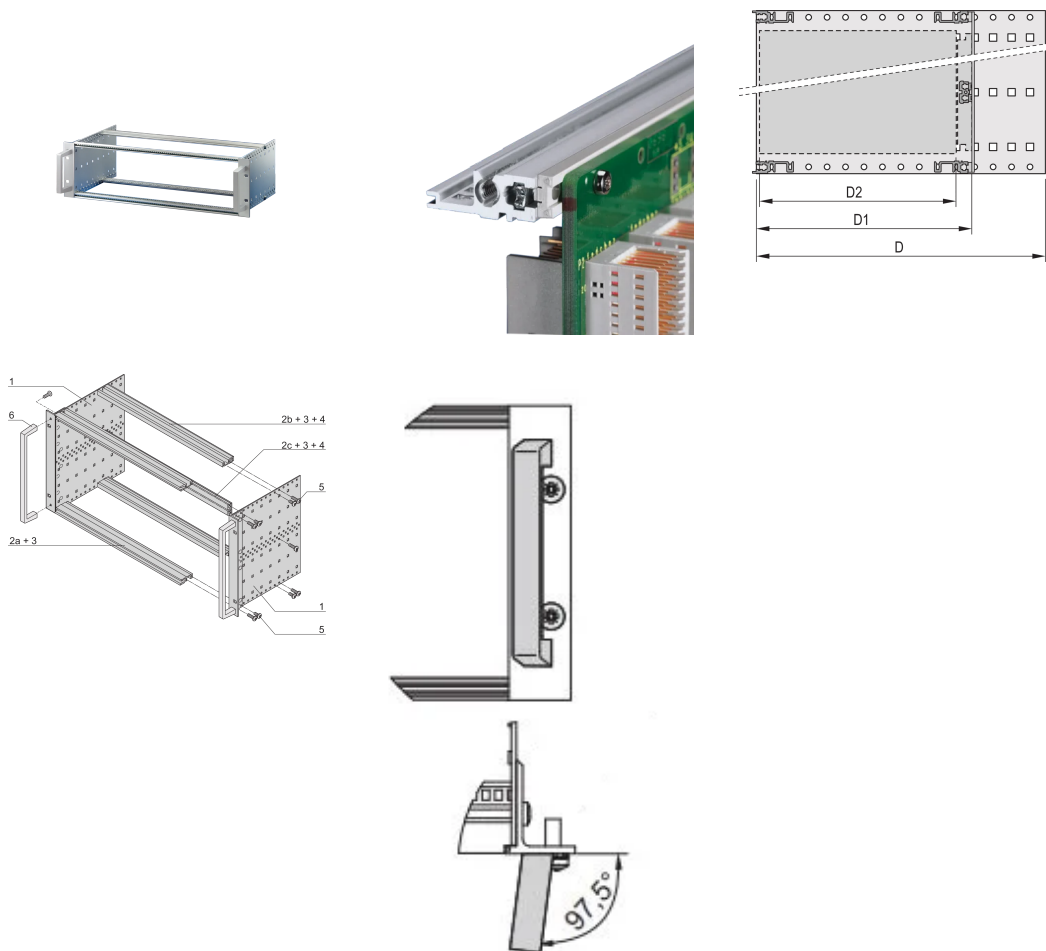

# EuropacPRO 19" Subrack Kit for Backplane, Heavy, Retrofit Shielding, With Front Handle, 6 U, 235 mm

NUMĂR DE CATALOG

24567-462

Non-EMC shielded subrack for backplane mounting, heavy version with tox welded side panels and front handle.

## CARACTERISTICI

---

Subrack with side panel type H ("Heavy"), 19" bracket is firmly fixed to side panel (tox-cold welded)

Supplied as space-saving flat-pack

Rear horizontal rail for backplane mounting with insulation strip

Horizontal rail type "Heavy"

Shock and Vibration resistance up to 5 g

IP 20, in accordance with IEC 60529

Shock and vibration tested to the German "Bahn" standards BN 411002, BN 411003

Internal and external dimensions in accordance with: IEC 60297-3-100, -101, IEEE 1101.1

## ATRIBUTE PRODUS

---

Rack Height: 6U

Depth: 235mm

Package Quantity: 1

For Mounting: Backplane

Board Depth: 160mm; 220mm

Gasket Type: Stainless Steel EMC