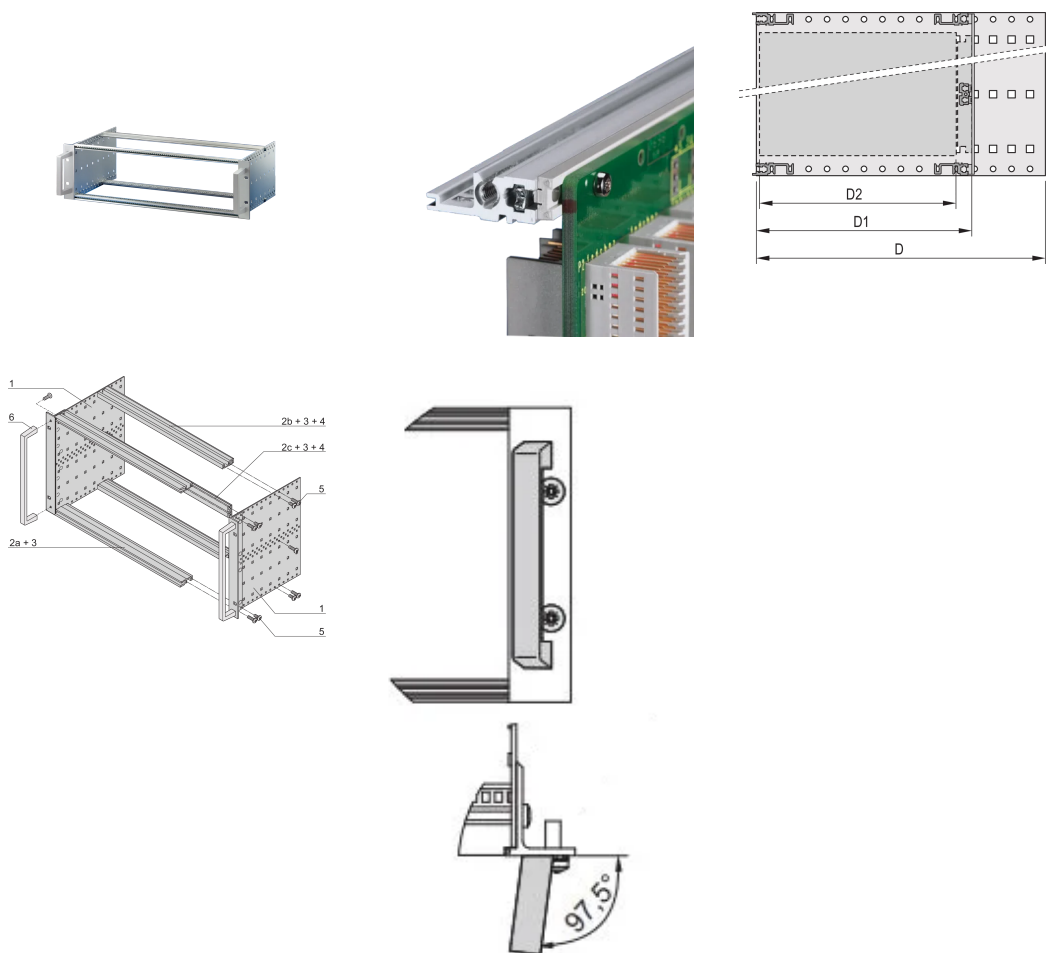

EuropacPRO 19" Subrack Kit for Backplane, Heavy, Retrofit Shielding, With Front Handle, 6 U, 295 mm

NUMĂR DE CATALOG

24567-463

Non-EMC shielded subrack for backplane mounting, heavy version with tox welded side panels and front handle.

CERTIFICATIONS

CARACTERISTICI

Subrack with side panel type H ("Heavy"), 19" bracket is firmly fixed to side panel (tox-cold welded)

Supplied as space-saving flat-pack

Rear horizontal rail for backplane mounting with insulation strip

Horizontal rail type "Heavy"

Shock and Vibration resistance up to 5 g

IP 20, in accordance with IEC 60529

Shock and vibration tested to the German "Bahn" standards BN 411002, BN 411003

Internal and external dimensions in accordance with: IEC 60297-3-100, -101, IEEE 1101.1

Installed load up to 15 kg

Version with front handles

ATTRIBUTE PRODUS

Rack Height: 6U

Depth: 295mm

Package Quantity: 1

For Mounting: Backplane

Board Depth: 160mm; 220mm; 280mm