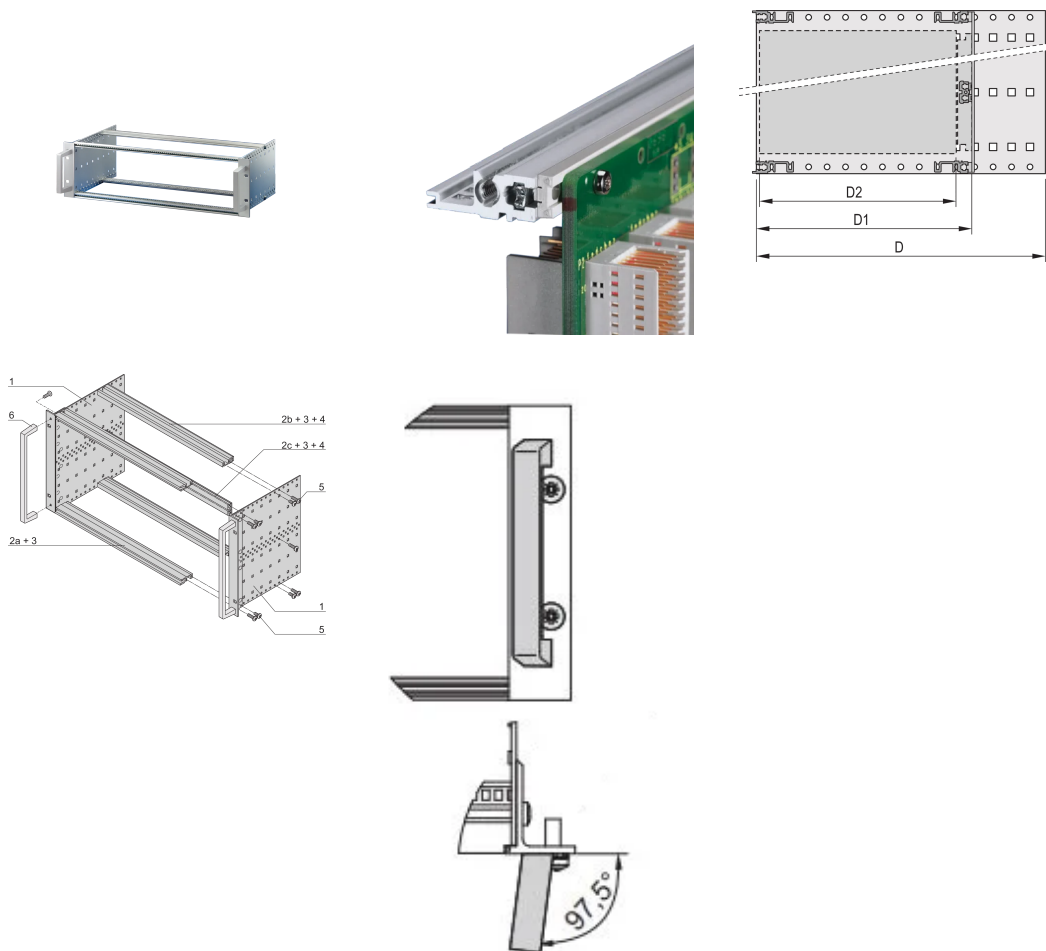

EuropacPRO 19" Subrack Kit for Backplane, Heavy, Retrofit Shielding, With Front Handle, 6 U, 355 mm

NUMĂR DE CATALOG

24567-464

Non-EMC shielded subrack for backplane mounting, heavy version with tox welded side panels and front handle.

CERTIFICATIONS

CARACTERISTICI

Subrack with side panel type H ("Heavy"), 19" bracket is firmly fixed to side panel (tox-cold welded)

Supplied as space-saving flat-pack

Rear horizontal rail for backplane mounting with insulation strip

Horizontal rail type "Heavy"

Shock and Vibration resistance up to 5 g

IP 20, in accordance with IEC 60529

Shock and vibration tested to the German "Bahn" standards BN 411002, BN 411003

Internal and external dimensions in accordance with: IEC 60297-3-100, -101, IEEE 1101.1

Installed load up to 15 kg

Version with front handles

ATRIBUTE PRODUS

Rack Height: 6U

Depth: 355mm

Package Quantity: 1

For Mounting: Backplane

Board Depth: 160mm; 220mm; 280mm; 340mm