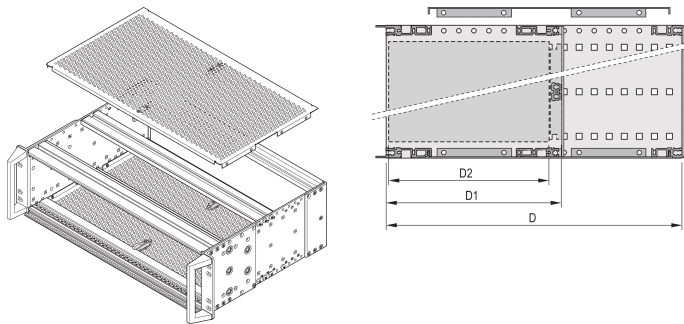

# EuropacPRO Cover Plate for Bolting to Rugged Side Panel, 84 HP, 295 mm, Board depth 180 mm

## NUMĂR DE CATALOG

24568-016

A cover plate is used for electromagnetic shielding or as mechanical protection.