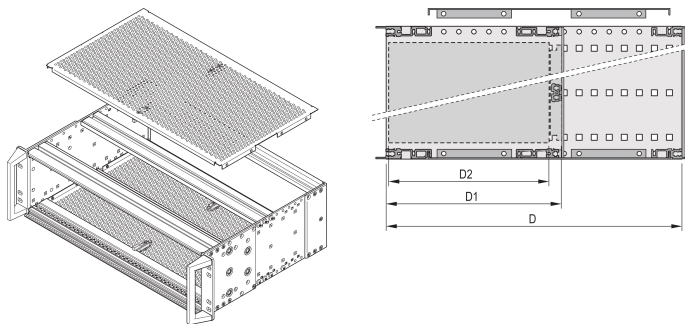

# EuropacPRO Cover Plate for Bolting to Rugged Side Panel, 84 HP, 355 mm

## NUMĂR DE CATALOG

**24568-020**

A cover plate is used for electromagnetic shielding or as mechanical protection.

## ATRIBUTE PRODUS

Depth: 355mm

Package Quantity: 2

Finish: Passivated

Material: Aluminiu

Product Family: EuropacPRO

Product Type: Cover Plate

Rack Width: 84HP