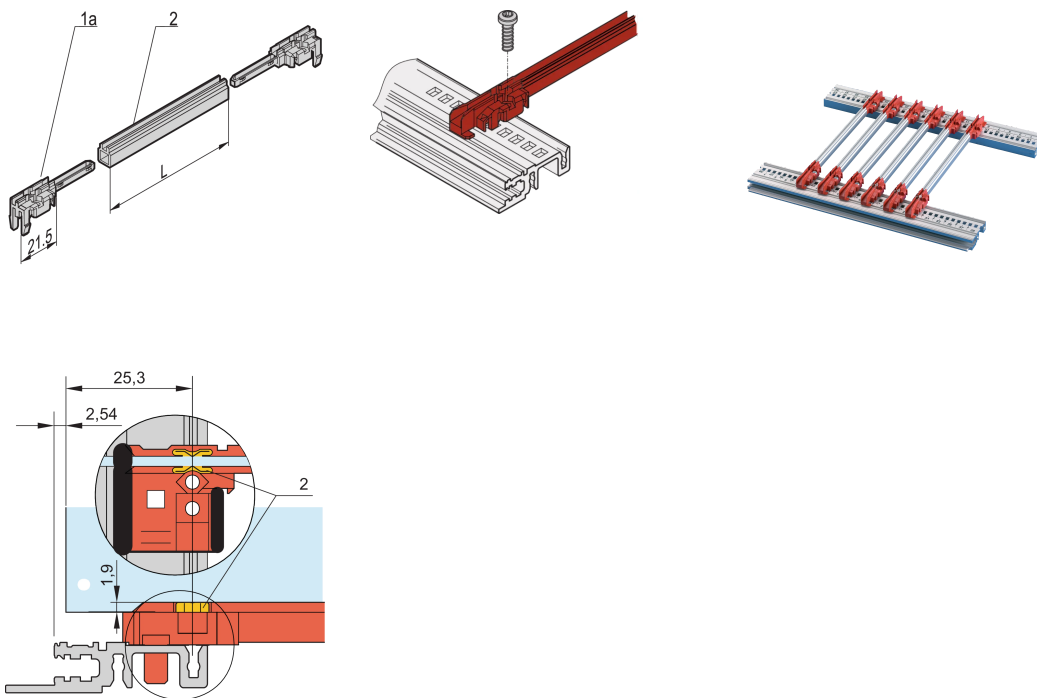

# Guide Rail Accessory Type, PC, 280 mm, 2 mm Groove Width, Multi-Piece, Red/Silver, 10 Pieces

## NUMĂR DE CATALOG

**24568-381**

New generation of accessory type guide rails for PCBs or plug-in units. Forms a reliable interface between the subrack mechanics and the sub-assemblies.

## CARACTERISTICI

NEW generation accessory type plastic guide rails for reliable retention of PCBs or plug-in units

Significantly increased stability, due to a optimized design and high quality material (PC)

## ATTRIBUTE PRODUS

---

Color: Red; Silver

Material: Fiber-Reinforced Plastic; Aluminiiu

Package Quantity: 10

Board Depth: 280mm

Groove Width: 2

Complies With: EN 45545-2