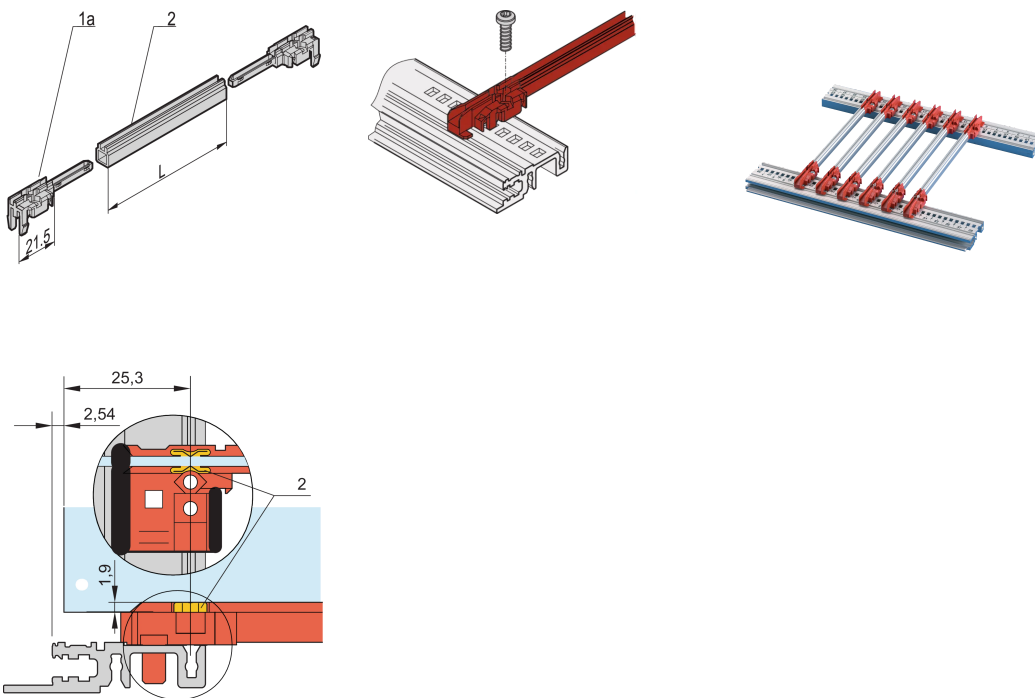

Guide Rail Accessory Type, PC, 340 mm, 2 mm Groove Width, Multi-Piece, Red/Silver, 10 Pieces

NUMĂR DE CATALOG

24568-382

New generation of accessory type guide rails for PCBs or plug-in units. Forms a reliable interface between the subrack mechanics and the sub-assemblies.

CERTIFICATIONS

CARACTERISTICI

NEW generation accessory type plastic guide rails for reliable retention of PCBs or plug-in units

Significantly increased stability, due to a optimized design and high quality material (PC)

Improved fire safety properties, fulfills EN 45545-2 requirement sets R22, R23 and R24 with HL3

"Halogen-Free", according to IEC 61249-2-21

Can be clipped into horizontal rails (Al extrusion) or into 1.5 mm thick plates

Can be bolted to the horizontal rails Type H and R for higher shock and vibration requirements

Optional ESD clip for an conductive contact between PCB and horizontal rail available

Storage temperature: from -40 °C ... 130 °C