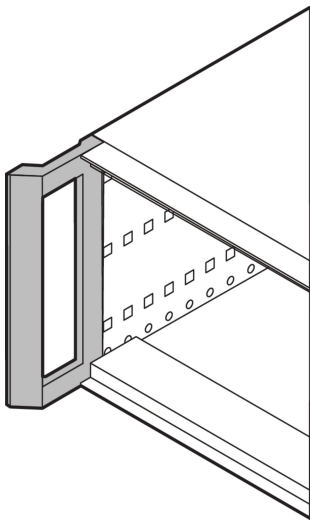

Front Handle, Retrofitting for RatiopacPRO, RAL 7016, 6 U

NUMĂR DE CATALOG

24571-303

With this front handle the flexible and robust RatiopacPRO/-AIR case, is simple to convert for easier handling.

CERTIFICATIONS

CARACTERISTICI

For retrofitting of cases with cover strip and replace it by a front handle

ATRIBUTE PRODUS

Package Quantity: 2

Handle Type: Front Handle

Color: Grey

Finish: Vopsit Pulbere

Material: Aluminiu