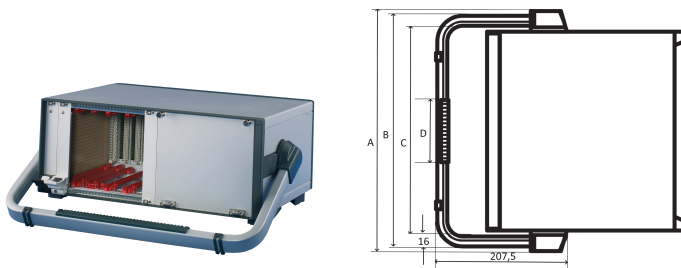

RatiopacPRO/-Air Tip-up Handle, 42 HP

NUMĂR DE CATALOG

24571-320

Tip-up carrying handles.

CERTIFICATIONS

CARACTERISTICI

Adjustable in 30° increments

Retrofittable without mechanical tooling on case

Static load-carrying capacity 30 kg

The handle enable a user to have a better view to the front side of the case in case of desktop usage

ATRIBUTE PRODUS

Rack Width: 42HP

Package Quantity: 1

Handle Type: Tip-up Handle