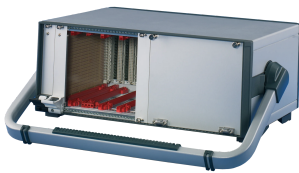

RatiopacPRO/-Air Tip-up Handle, 63 HP

NUMĂR DE CATALOG

24571-321

Tip-up carrying handles.

CERTIFICATIONS

CARACTERISTICI

Adjustable in 30° increments

Retrofittable without mechanical tooling on case

Static load-carrying capacity 30 kg

The handle enable a user to have a better view to the front side of the case in case of desktop usage

ATRIBUTE PRODUS

Rack Width: 63HP

Package Quantity: 1

Handle Type: Tip-up Handle