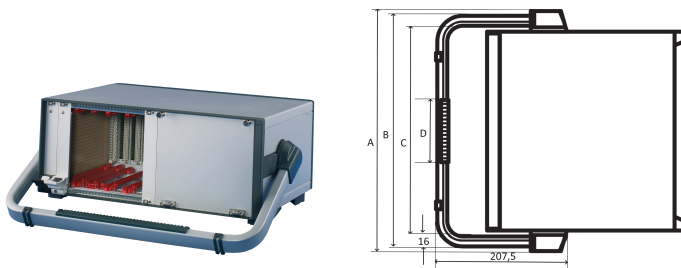

RatiopacPRO/-Air Tip-up Handle, 84 HP

NUMĂR DE CATALOG

24571-322

Tip-up carrying handles.

CERTIFICATIONS

CARACTERISTICI

Adjustable in 30° increments

Retrofittable without mechanical tooling on case

Static load-carrying capacity 30 kg

The handle enable a user to have a better view to the front side of the case in case of desktop usage

ATRIBUTE PRODUS

Rack Width: 84HP

Package Quantity: 1

Handle Type: Tip-up Handle