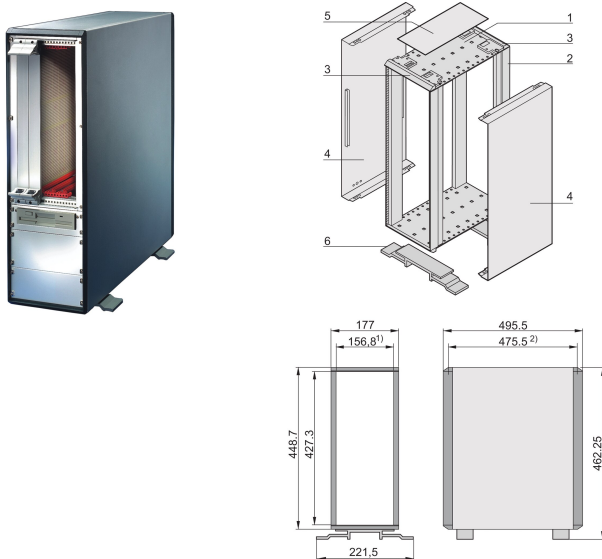

RatiopacPRO 19" Tower Case, Retrofittable Shielding, Front Trim, 4 U, 84 HP, 495 mm

NUMĂR DE CATALOG

24571-395

The nVent SCHROFF RatiopacPRO tower case provides electronics protection for 19" assemblies. This flexible and robust case is simple to convert from desktop to a 19" rack mount case and includes four different style options. This version of the case provides a sleek design and feet for desktop applications.

CERTIFICATIONS

CARACTERISTICI

Case based on RatiopacPRO with case feet

Mounting space 4 U, 84 HP, depth 475 mm

Retrofittable EMC shielding

Symmetrical design, identical front and rear side

Conforms with DIN EN 62368-1

ATTRIBUTE PRODUS

Product Type: Case

Product Family: RatiopacPRO

Type: Tower

Rack Height: 4U

Height: 177mm

Usable Height: 156.8mm

Rack Width: 84HP

Width: 448.9mm

Usable Width: 432mm

Depth: 495.5mm

EMC Shielding: No (Retrofittable)

Static Load: 25kg

Protection Rating: IP20

Front Frame Construction: Side Trim; Horizontal Rails

Cooling Option: No