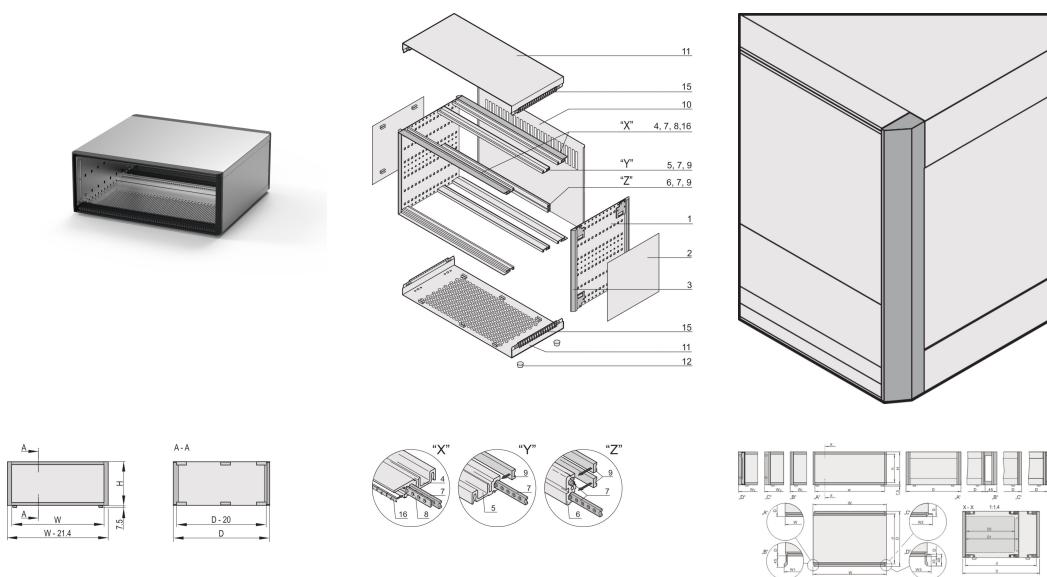

## NUMĂR DE CATALOG

24572-052

The nVent SCHROFF RatiopacPRO case with EMC shielding, provides electronics protection for 19" and individual electronic assemblies. This flexible and robust case is simple to convert from desktop to a 19" rack mount case and includes four different style options. This version of the case provides a sleek design for desktop applications.

## CARACTERISTICI

Desktop enclosure with pre-configured components, in accordance to IEC 60297-3-101; prepared for 19" components, e.g. plug-in units and euroboards

Shielded

Version with cover strips

Ventilation slit in base plate

## ATRIBUTE PRODUS

---

Rack Height: 3U

Rack Width: 42HP

Depth: 315.5mm

Package Quantity: 1

Usable Height: 112.3mm

Usable Width: 219mm