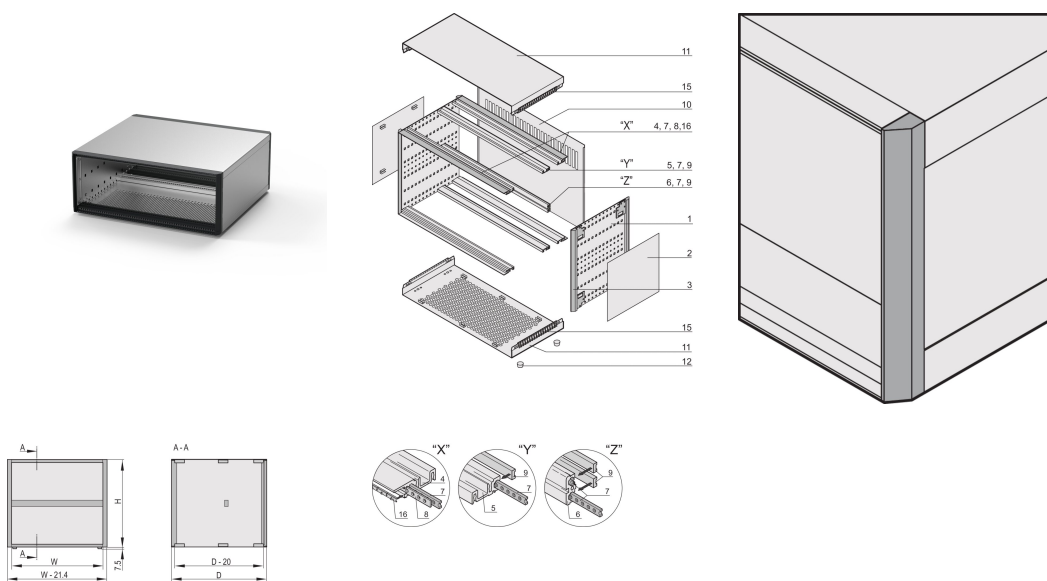

# RatiopacPRO, Complete Case, Desktop, Shielded, Front Trim, 6 U, 42 HP, 315 mm

NUMĂR DE CATALOG

24572-064

The nVent SCHROFF RatiopacPRO case with EMC shielding, provides electronics protection for 19" and individual electronic assemblies. This flexible and robust case is simple to convert from desktop to a 19" rack mount case and includes four different style options. This version of the case provides a sleek design for desktop applications.

CERTIFICATIONS

CARACTERISTICI

Desktop enclosure with pre-configured components, in accordance to IEC 60297-3-101; prepared for 19" components, e.g. plug-in units and euroboards

Shielded

Version with cover strips

Ventilation slit in base plate

Rear panel perforated

Conforms with DIN EN 62368-1

## ATRIBUTE PRODUS

---

Rack Height: 6U

Rack Width: 42HP

Depth: 315.5mm

Package Quantity: 1

Usable Height: 245.7mm

Usable Width: 219mm