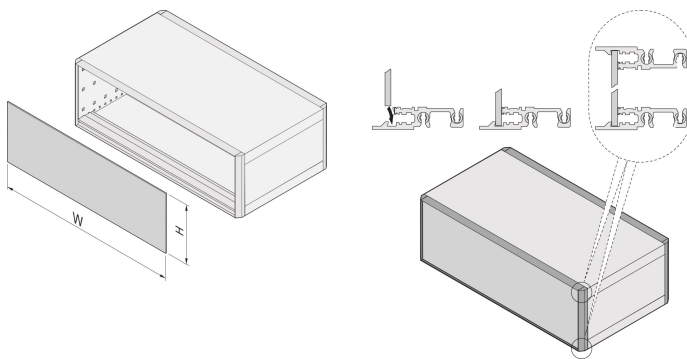

RatiopacPRO EMC Front Panel, Slotted, Shielded, 3 U, 42 HP, 2.5 mm, Al, Front Anodized, Rear Conductive

NUMĂR DE CATALOG

24572-604

The EMC front panel can be inserted in special horizontal rails with an elevation. No screws are needed for the fixing. The design enable a users to use a front foil.

CERTIFICATIONS

CARACTERISTICI

Fixing does not require screws

Special horizontal rails cover the edges of the front panel (top and bottom) and prevent bowing of the front panel

ATRIBUTE PRODUS

Rack Height: 3U

Height: 128.4mm

Material: Aluminiu

Product Type: Front Panel

Width: 213.2mm

Net Weight: 0.55kg

DETALII SUPLIMENTARE DESPRE PRODUS

To obtain a shielded case, all EMC sealings must be fitted (front panel/rear panel - side panel; side panel - cover plate; front panel/rear panel - horizontal rail; horizontal rail - horizontal rail).