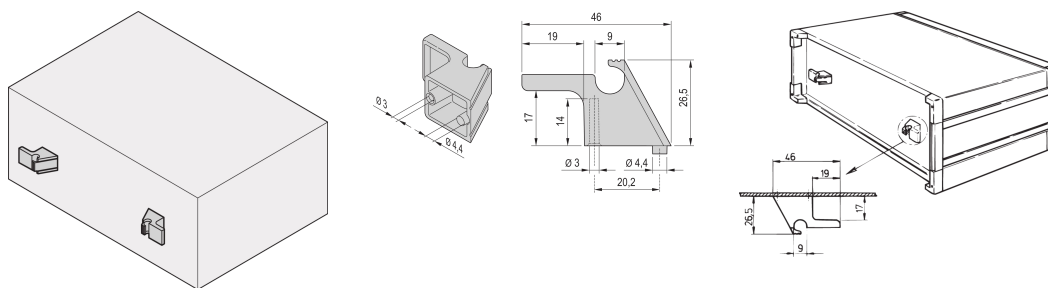

Cable Holder for Cases

NUMĂR DE CATALOG

24575-800

The cable holder enables the fixing of cables. The adapter can be assembled onto a rear panel.

CERTIFICATIONS

CARACTERISTICI

The cable holder enables cable fixing

ATTRIBUTE PRODUS

Product Type: Cable Support

Product Family: RatiopacPRO; RatiopacPRO AIR; PropacPRO; CompacPRO

Type: Cable Holder

Works With: Cases

Material: ABS

Color: Anthracite Grey

Color Code: RAL 7016