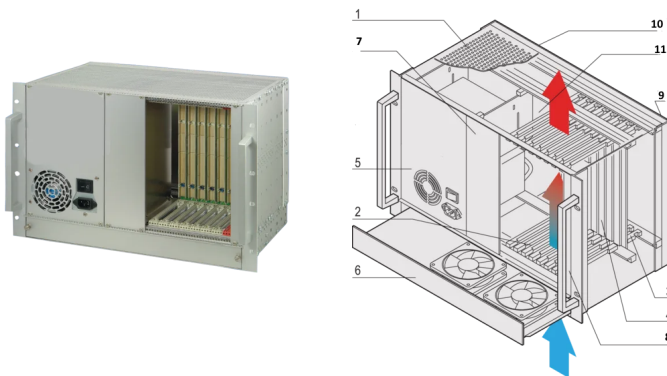

CPCI System With ATX PSU, 7 U, 8 Slot

NUMĂR DE CATALOG

24579-026

7 U CompactPCI System with vertical Card Cage for eight 6 U Boards, eight RTM Boards and built in ATX Power Supply.

CERTIFICATIONS

CARACTERISTICI

In accordance with IEC 60297-3-101, -102, -103; IEEE 1101.1, 1101.10/11; backplane in accordance with PICMG 2.0 rev. 3.0

System with vertical card cage. Board format Front: 6 U, 160 mm deep; Rear I/O: 6 U, 80 mm deep

Backplane 8 slot, 6 U, 64 bit; system slot right; 8 HP wide CPU can be used

Heat dissipation by 1 U hot-swap fan unit, from bottom to top

ATX PSU, 300 W

ATRIBUTE PRODUS

Product Type: System

Number of Slots: 8

Type: 19" Rack Mount

Backplane Type: 6 U CompactPCI