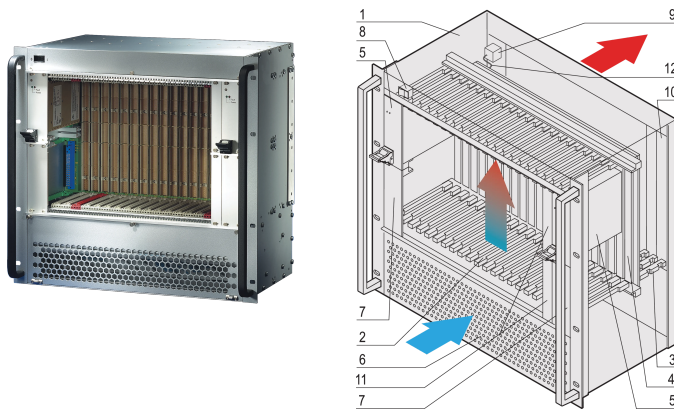

CPCI System With PSB, 10 U, 14 Slot

NUMĂR DE CATALOG

24579-028

10 U CompactPCI System with PSB for fourteen 6 U Boards, fourteen RTM Boards and up to four 3U pluggable Power Supplies.

CERTIFICATIONS

CARACTERISTICI

System in accordance with IEC 60297-3-101, -102, -103; IEEE 1101.1, 1101.10/11); Backplane, conforms to PICMG 2.16

System with vertical card cage. Board format Front: 6 U, 160 mm deep; Rear I/O: 6 U, 80 mm deep

Backplane, PSB (package switched backplane), PICMG 2.16 16-slot, 6 U, 64 bit (2 fabric/switch slots, 14 node slots)

Heat dissipation by fan module, from front to rear

Two 19" CompactPCI power supplies, 300 W (3 U, 8 HP), prepared for installation of two additional 19" compatible PSUs

Prepared for system monitoring with a chassis monitoring module (CMM)

ATRIBUTE PRODUS

Product Type: System

Number of Slots: 16