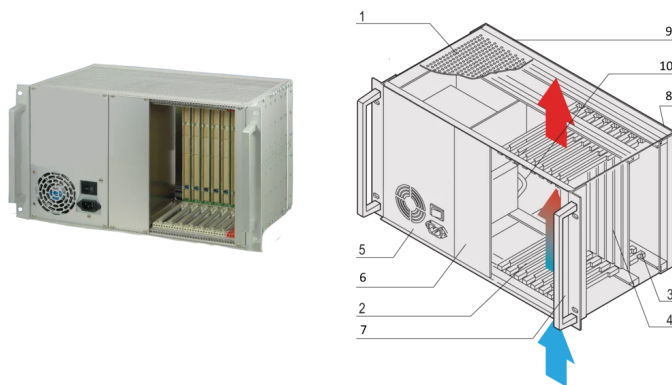

CPCI System With ATX PSU, 6 U, 8 Slot

NUMĂR DE CATALOG

24579-030

Fanless 6 U CompactPCI System with vertical Card Cage for eight 6U Boards and eight RTM Boards. With built in ATX Power Supply.

CERTIFICATIONS

CARACTERISTICI

In accordance with IEC 60297-3-101, -102, -103; IEEE 1101.1, 1101.10/11; backplane in accordance with PICMG 2.0 rev. 3.0

System with vertical card cage. Board format Front: 6 U, 160 mm deep; Rear I/O: 6 U, 80 mm deep

Backplane 8 slot, 6 U, 64 bit, System slot right, 8 HP wide CPU can be used

Heat dissipation by convection, from bottom to top

ATX PSU, 300 W

ATTRIBUTE PRODUS

Product Type: System

Number of Slots: 8

Type: 19" Rack Mount

Backplane Type: 6 U CompactPCI

Data Transfer: 64-bit PCI Bus

Power per Slot: 10W

Input Voltage AC: 100 – 240V

Rack Height: 6U

Power Supply Type: (1) ATX PSU

Power Supply Included: Yes

Rear I/O: Yes