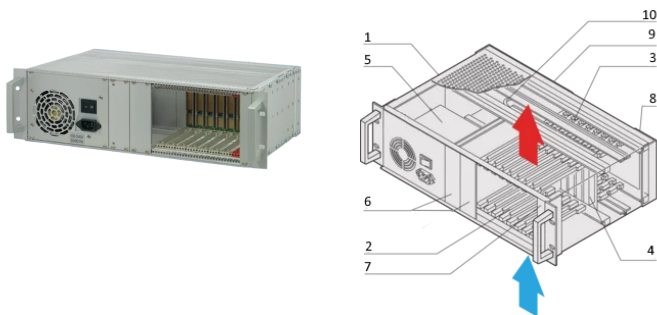

# CPCI System With ATX PSU, 3 U, 8 Slot

## NUMĂR DE CATALOG

**24579-031**

Fanless 3U CompactPCI System with vertical Card Cage for eight 3U Boards and eight RTM Boards. With built in ATX Power Supply.

## CARACTERISTICI

In accordance with IEC 60297-3-101, -102, -103; IEEE 1101.1, 1101.10/11; backplane in accordance with PICMG 2.0 rev. 3.0

System with vertical card cage. Board format Front: 3 U, 160 mm deep; Rear I/O: 3 U, 80 mm deep

## ATRIBUTE PRODUS

Product Type: System

Number of Slots: 8

Type: 19" Rack Mount

Backplane Type: 3 U CompactPCI

Data Transfer: 32-bit PCI Bus

Power per Slot: 10W

Input Voltage AC: 100 – 240V