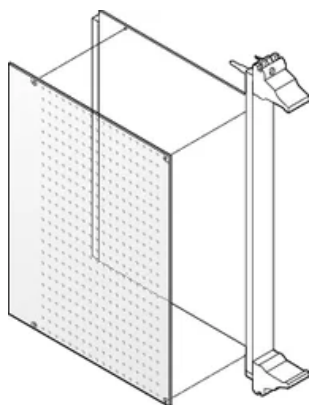

Width (W): 233.35mm

Works With: Front Panels

Net Weight: 0.014kg

DETALII SUPLIMENTARE DESPRE PRODUS

Fixing clips are required for mounting the perforated covers; please order separately.

DIAGRAMS

AVERTIZARE

Produsele nVent trebuie instalate și utilizate numai așa cum este indicat în fișele de instrucțiuni și materialele de formare ale nVent. Fișele de instrucțiuni sunt disponibile pe www.nvent.com și de la reprezentantul dvs. de servicii clienți nVent. O instalare incorectă, o utilizare abuzivă, o aplicare greșită sau orice altă lipsă de respectare completă a instrucțiunilor și avertismentelor nVent poate duce la defectarea produsului, la deteriorarea proprietății, la răniri corporale grave și moarte și/sau poate anula garanția dvs.

North America

All locations
+1.763.422.2661
Chat with us:
nvent.com/schroff

Europe

Straubenhardt, Germany
+49.7082.794.0
Betschdorf, France
+33.3.88.90.64.90
Warsaw, Poland
+48.22.209.98.35
Assago, Italy
+39.02.932.7141
Chat with us:
nvent.com/schroff

Asia

Shanghai, China
+86.21.2412.6943
Qingdao, China
+86.532.8771.6101
Singapore
+65.6768.5800
Shin-Yokohama, Japan
+81.45.476.0271
Chat with us:
nvent.com/schroff

Middle East & India

Dubai, United Arab
Emirates
+971.4.378.1700
Bangalore, India
+91.80.6715.2001
Istanbul, Turkey
+90.216.250.7374
Chat with us:
nvent.com/schroff

Portofoliul nostru puternic de mărci:

CADDY ERICO HOFFMAN ILSCO SCHROFF TRACHTE