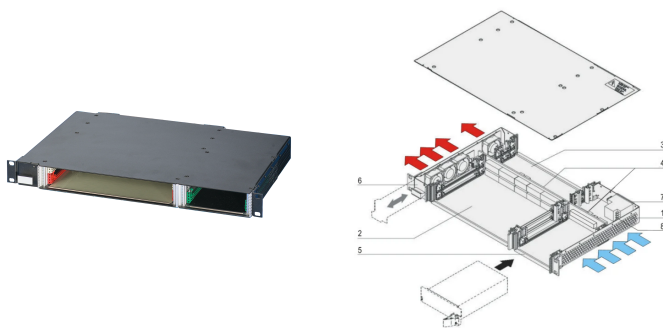

CPCI System for Pluggable PSU, Horizontal, 1 U, 2 Slot

NUMĂR DE CATALOG

24579-078

1 U CompactPCI System with horizontal Card Cage for two 6 U Boards, two RTM Boards and one CompactPCI 3 U Pluggable Power Supply.

CERTIFICATIONS

CARACTERISTICI

In accordance with IEC 60297-3-101, -102, -103; IEEE 1101.1, 1101.10/11; backplane in accordance with PICMG 2.0 rev. 3.0

System with horizontal card cage. Board format Front: 6 U, 160 mm deep; Rear I/O: 6 U, 80 mm deep

Backplane (signal and power backplane in one unit) 2 slot, 6 U, 64 bit, System slot left, Power connector (1 x P 47)

Heat dissipation by hot-swap fan unit (airflow right to left)

Prepared for the assembly of a 19" CompactPCI power supply (3 U, 8 HP)

ATTRIBUTE PRODUS

Product Type: System

Number of Slots: 2

Type: 19" Rack Mount

Backplane Type: 6 U CompactPCI

Data Transfer: 64-bit PCI Bus

Power per Slot: 40W

Input Voltage AC: 100 – 240V