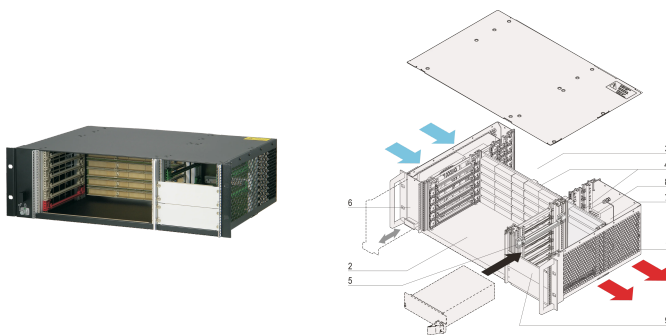

CPCI System for Pluggable PSU, Horizontal, 3 U, 6 Slot

NUMĂR DE CATALOG

24579-080

3 U CompactPCI System with horizontal Card Cage for six 6 U Boards, six RTM Boards and one CompactPCI 3 U Pluggable Power Supply. Option to assemble up to three pluggable Power Supplies.

CERTIFICATIONS

CARACTERISTICI

In accordance with IEC 60297-3-101, -102, -103; IEEE 1101.1, 1101.10/11; backplane in accordance with PICMG 2.0 rev. 3.0

System with horizontal card cage. Board format Front: 6 U, 160 mm deep; Rear I/O: 6 U, 80 mm deep

Backplane (signal and power backplane in one unit) 6 slot, 6 U, 64 bit, System slot left, Power connector (2 x P 47)

Heat dissipation by hot-swap fan unit (airflow left to right)

Prepared for the assembly of a 19" CompactPCI power supply (3 U, 8 HP)

ATRIBUTE PRODUS

Product Type: System

Number of Slots: 6

Type: 19" Rack Mount

Backplane Type: 6 U CompactPCI

Data Transfer: 64-bit PCI Bus

Power per Slot: 40W

Input Voltage AC: 100 – 240V