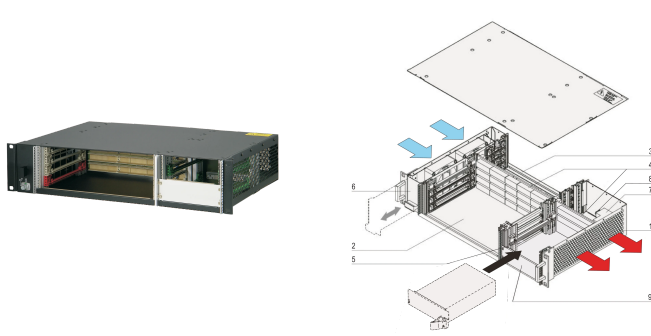

## NUMĂR DE CATALOG

**24579-082**

2 U CompactPCI System with horizontal Card Cage for four 6 U Boards, four RTM Boards and one CompactPCI 3 U Pluggable Power Supply. Option to assemble a second pluggable Power Supply.

## CARACTERISTICI

In accordance with IEC 60297-3-101, -102, -103; IEEE 1101.1, 1101.10/11; backplane in accordance with PICMG 2.0 rev. 3.0

System with horizontal card cage. Board format Front: 6 U, 160 mm deep; Rear I/O: 6 U, 80 mm deep

Backplane (signal and power backplane in one unit) 4 slot, 6 U, 64 bit System slot left, Power connector (2 x P 47)

Heat dissipation by hot-swap fan unit (airflow left to right)

Prepared for the assembly of a 19" CompactPCI power supply (3 U, 8 HP)

## ATRIBUTE PRODUS

Product Type: System

Number of Slots: 4

Type: 19" Rack Mount

Backplane Type: 6 U CompactPCI

Data Transfer: 64-bit PCI Bus

Power per Slot: 40W

Input Voltage AC: 100 – 240V