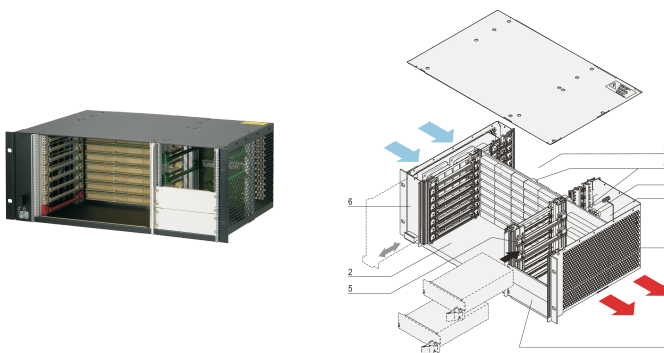

## NUMĂR DE CATALOG

**24579-106**

4 U CompactPCI System with horizontal Card Cage for eight 6 U Boards, eighth RTM Boards and two CompactPCI 3 U Pluggable Power Supplies. Option to assemble up to four pluggable Power Supplies.

## CARACTERISTICI

In accordance with IEC 60297-3-101, -102, -103; IEEE 1101.1, 1101.10/11; backplane in accordance with PICMG 2.0 rev. 3.0

System with horizontal card cage. Board format Front: 6 U, 160 mm deep; Rear I/O: 6 U, 80 mm deep

Backplane (signal and power backplane in one unit) 8 slot, 6 U, 64 bit, System slot left, Power connector (2 x P 47)

Heat dissipation by hot-swap fan unit (airflow left to right)

Prepared for the assembly of a 19" CompactPCI power supply (3 U, 8 HP)

## ATTRIBUTE PRODUS

Product Type: System

Number of Slots: 8

Type: 19" Rack Mount

Backplane Type: 6 U CompactPCI

Data Transfer: 64-bit PCI Bus

Power per Slot: 40W

Input Voltage AC: 100 – 240V