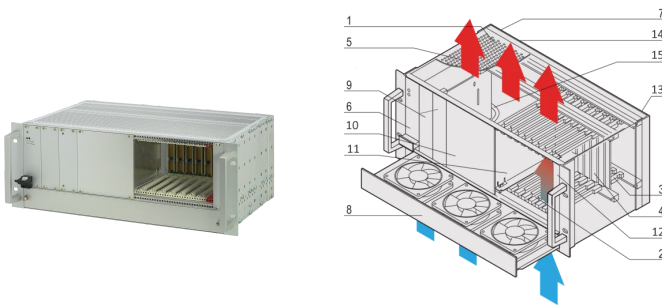

## NUMĂR DE CATALOG

**24579-260**

4 U CompactPCI System with vertical Card Cage for eight 3U Boards, eight RTM Boards and one 3U Pluggable Power Supply.

## CARACTERISTICI

In accordance with IEC 60297-3-101, -102, -103; IEEE 1101.1, 1101.10/11; backplane in accordance with PICMG 2.0 rev. 3.0

System with vertical card cage. Board format Front: 3 U, 160 mm deep; Rear I/O: 3 U, 80 mm deep

Backplane 8 slot, 3 U, 32 bit; system slot right; 8 HP wide CPU can be used; Power backplane

Heat dissipation by 1 U hot-swap fan unit, airflow bottom to top

19"-compatible PSU, 300 W, 3 U, 8 HP

Option to mount a hard disk

## ATRIBUTE PRODUS

Product Type: System

Number of Slots: 8

Type: 19" Rack Mount

Backplane Type: 3 U CompactPCI

Data Transfer: 32-bit PCI Bus

Power per Slot: 40W

Input Voltage AC: 100 – 240V