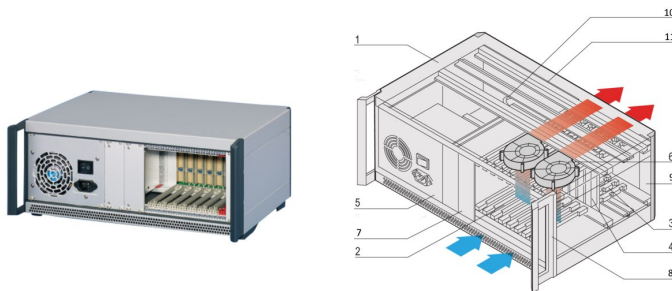

CPCI System With ATX PSU. Desktop, 4 U, 8 Slot, 84 HP

NUMĂR DE CATALOG

24579-602

CompactPCI Desktop Chassis with vertical Card Cage for eight 3 U Boards, eight 3 U RTM Boards and built in ATX Power Supply.

CERTIFICATIONS

CARACTERISTICI

In accordance with IEC 60297-3-101, -102, -103; IEEE 1101.1, 1101.10/11; backplane in accordance with PICMG 2.0 rev. 3.0

System with vertical card cage. Board format Front: 3 U, 160 mm deep; Rear I/O: 3 U, 80 mm deep

Backplane 8 slot, 3 U, 32 bit, system slot right; 8 HP wide CPU can be used

Heat dissipation by two radial fans, airflow front to rear

ATX PSU, 300 W

ATRIBUTE PRODUS

Product Type: System

Number of Slots: 8

Type: Desktop

Backplane Type: 3 U CompactPCI

Data Transfer: 32-bit PCI Bus

Power per Slot: 40W

Input Voltage AC: 100 – 240V

Airflow Direction: Front to Rear

Rack Height: 4U

Power Supply Type: (1) ATX PSU