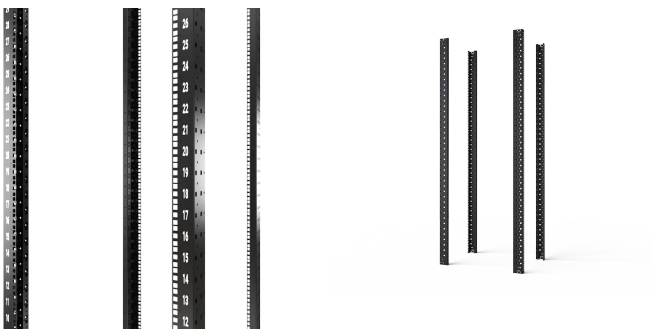

Varistar CP 19" Panel/Slide Mount, RAL 9005, 42 U, 2000H

NUMĂR DE CATALOG

24630-013

Slide mount with adjustable increments. Assembly in 600 mm wide cabinets directly on the frame. At 800 mm width adapter bracket for reduced width is necessary, for partial-height mounting depth members are necessary.

CARACTERISTICI

19" panel/slide mount with U indicator

Depth-adjustable in 25 mm increments

In accordance with IEC 60297-1 (DIN 41 494, Part 1)

ATRIBUTE PRODUS

Rack Height: 42U

Height: 2000mm

Package Quantity: 4

Color: Jet Black

Color Code: RAL 9005

Finish: Vopsit Pulbere

Material: Oțel

Product Family: Varistar CP

Product Type: Slide Mount

Net Weight: 17.58kg

AVERTIZARE