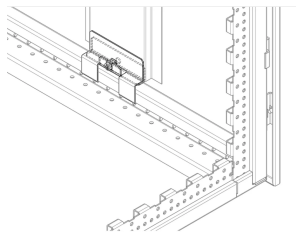

Internal Retainer for Rear Panel for Varistar CP

NUMĂR DE CATALOG

24630-026

The internal retainer is easily fitted without drilling, and allows the rear panel to be removed only from inside. The retainer is only for IP 20 applications.

CARACTERISTICI

Easily fitted without drilling

Once assembled, the rear panel can no longer be removed from the exterior

ATRIBUTE PRODUS

Product Type: Bracket

Product Family: Varistar CP

Type: Retainer

Works With: Varistar CP