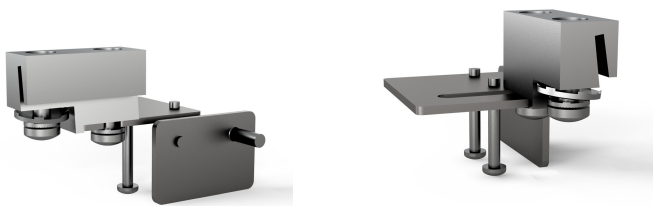

# Varistar CP Door Switch Bracket

## NUMĂR DE CATALOG

**24630-106**

Door switch provides automation of lights, cooling units. The bracket is a mounting accessory with which the door control switch can be connected to the frame.

## CARACTERISTICI

The bracket is a mounting accessory with which the door control switch can be connected to the frame

## ATRIBUTE PRODUS

Product Family: Varistar CP

Package Quantity: 1

Material: Stainless Steel

Product Type: Bracket

Type: Door Switch Bracket

Net Weight: 0.134kg