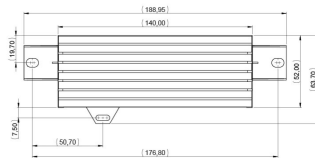

## NUMĂR DE CATALOG

**24630-194**

Gateway for electronic locking systems to monitor access and status over SNMP connected through the Software Administration Suite.