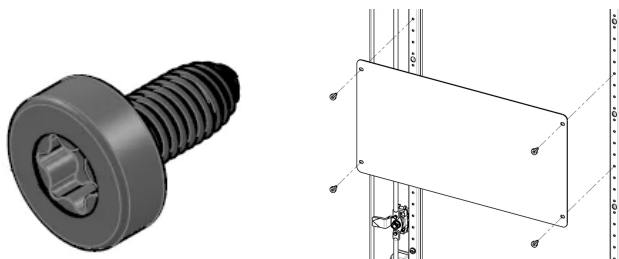

# Fixing Kit for Door Bar

## NUMĂR DE CATALOG

**24630-277**

For variable assembly of panels or cables on the door bars of a Varistar CP cabinet

## CARACTERISTICI

For variable assembly of panels or cables on the door bars