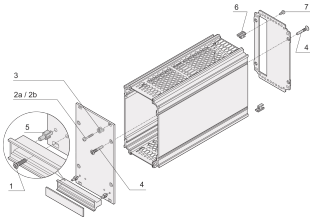

Assembly Kit for 5 Frame Type Plug-In Units

NUMĂR DE CATALOG

24812-100

Mounting kit to build up 5 front type plug in units together consist out of front panel, rear panel, side panel, cover plate and handle

CARACTERISTICI

Mounting kit to build up 5 front type plug in units together consist out of front panel, rear panel, side panel, cover plate and handle

The assembly set consists of the picture position numbers 1, 2b, 3, 4 and 5

ATRIBUTE PRODUS

Product Type: Assembly Kit

Type: Mounting Kit

Works With: Frame Type Plug-In Unit

Package Quantity: 5

Net Weight: 0.06kg

DETALII SUPLIMENTARE DESPRE PRODUS

The 5 parts of this monting kit can be ordered as single order items with quantity 100. Items 24560-179, 21101-101, 21100-464, 24812-501 and 21101-239