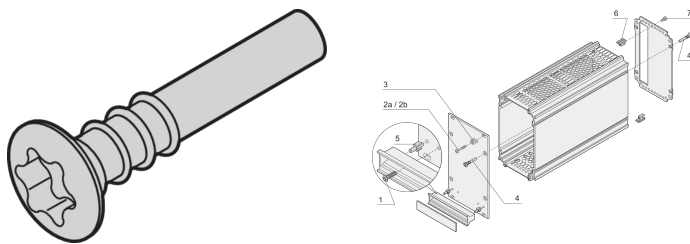

# Countersunk head screw, Torx, 3 x 20, 100 pcs

## NUMĂR DE CATALOG

**24812-501**

Panhead screws.

## CARACTERISTICI

Screw to assemble the top/bottom covers to the body of the CassettePRO

## ATTRIBUTE PRODUS

Length: 20mm

Material: Oțel

Finish: Nickel Plated

Package Quantity: 100

Thread Size: M3

Product Family: EuropacPRO; RatiopacPRO; RatiopacPRO AIR; CompacPRO; PropacPRO; MultipacPRO

Product Type: Screw