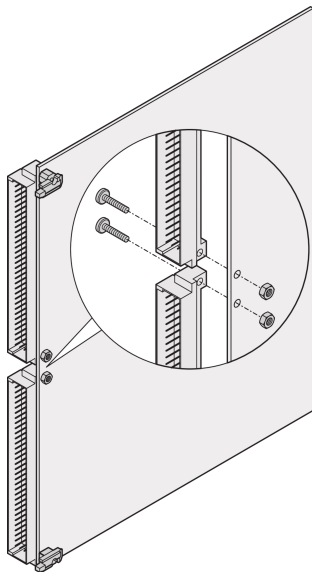

# Frame Type Plug-In Unit Connector to PCB Mounting Kit, Center

## NUMĂR DE CATALOG

**24812-600**

Connector mounting kit onto PCB, for mounting of DIN connectors in the center of 6 U PCBs.

## CARACTERISTICI

Connector mounting kit onto PCB, for mounting of DIN connectors in the center of 6 U PCBs