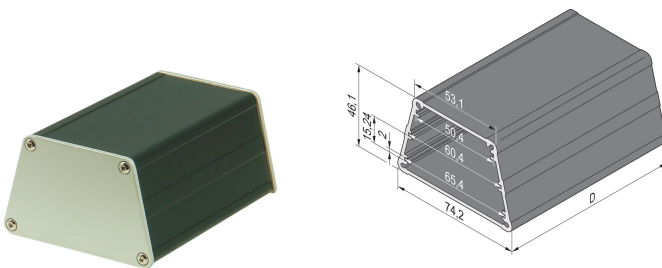

# Minipac Trapezoid Shape Case, Desktop

## NUMĂR DE CATALOG

**24814-008**

The Trapezoid Alu-profile case enables a user to insert 3 non standard PCBs. The PCBs will be inserted in grooves in the Alu-profile tube. Both sides are covered with 2.5 mm thick.

## CARACTERISTICI

Desktop version

PCB thickness 1.6 mm, spacing 15.24 mm (3 HP)

Length D = 100 mm, width of long side 74.2 mm, width of short side 54.5 mm, height 46.1 mm

Accommodates 3 non-standardized PCBs (height 50, 60 and 65 mm, depth 100 mm)

## ATRIBUTE PRODUS

Product Type: Small Form Factor Case

Product Family: Minipac

Type: Desktop

Height: 75.6mm

Width: 47.5mm

Depth: 100.5mm

Material: Aluminiu