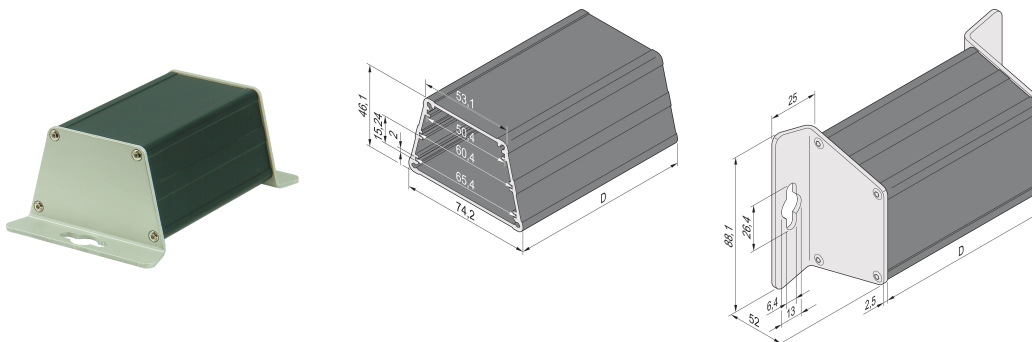

Minipac Trapezoid Shape Case, Wall Mount

NUMĂR DE CATALOG

24814-010

The Trapezoid Alu-profile case enables a user to insert 3 non standard PCBs. The PCBs will be inserted in grooves in the Alu-profile tube. Both sides are covered with 2.5 mm thick L-shaped front panels for wall mounting.

CERTIFICATIONS

CARACTERISTICI

Wall mounting

PCB thickness 1.6 mm, spacing 15.24 mm (3 HP)

Length D = 100 mm, width of long side 74.2 mm, width of short side 54.5 mm, height 46.1 mm

Accommodates 3 non-standardized PCBs (height 50, 60 and 65 mm, depth 100 mm)

ATRIBUTE PRODUS

Product Type: Small Form Factor Case

Product Family: Minipac

Type: Wall Mount

Height: 88.1mm

Width: 52mm

Depth: 100.5mm

Material: Aluminiu

Color: Black

Finish: Anodized

Protection Rating: IP40

Cooling: Non-Perforated

Shape: Trapezium

Package Quantity: 1

Length: 100.5mm

Net Weight: 0.27kg