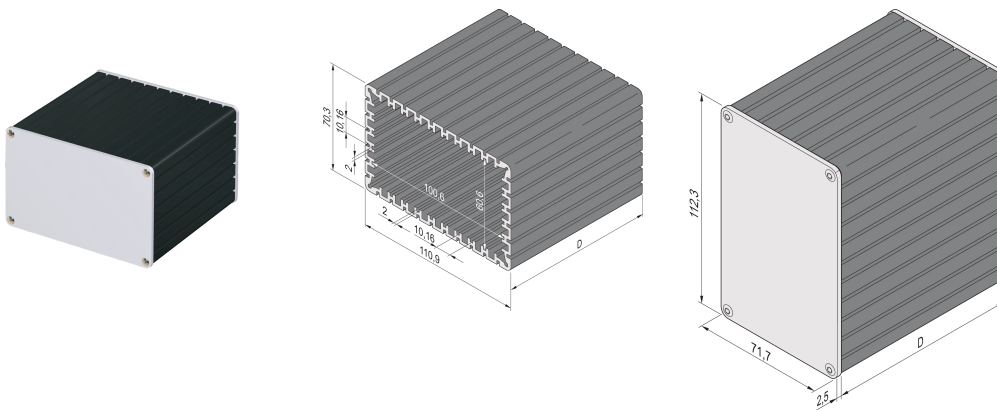

Minipac Rectangular Shape Case, Desktop

NUMĂR DE CATALOG

24814-024

The rectangular Alu-profile case enables a user to insert 4 standard PCBs (height 100 mm x depth 160 mm). The PCBs will be inserted in grooves in the Alu-profile tube. Both sides are covered with 2.5 mm thick front panels.

CERTIFICATIONS

CARACTERISTICI

Accommodates 4 standardized PCBs (height 100 mm, depth 160 mm) or rotated by 90° to accommodate 8 non-standardized PCBs (height 60 mm, depth 160 mm)

PCB thickness 1.6 mm, spacing 10.16 mm (2 HP)

Length D = 160 mm, long side 110.9 mm, short side 70.3 mm

Desktop version

ATRIBUTE PRODUS

Product Type: Small Form Factor Case

Product Family: Minipac

Type: Desktop

Height: 112.3mm

Width: 71.7mm

Depth: 160.5mm

Material: Aluminiu

Color: Black

Finish: Anodized

Protection Rating: IP40

Cooling: Non-Perforated

Shape: Rectangular

Package Quantity: 1