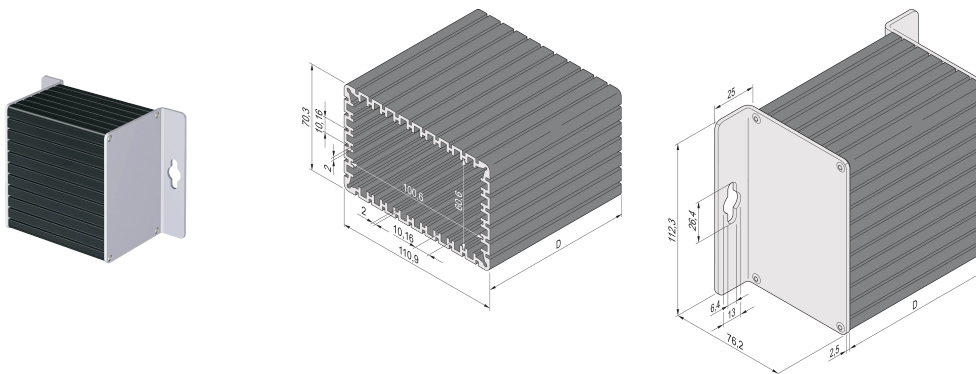

# Minipac Rectangular Shape Case, Wall Mount

## NUMĂR DE CATALOG

24814-025

The rectangular Alu-profile case enables a user to insert 4 standard PCBs (height 100 mm x depth 160 mm). The PCBs will be inserted in grooves in the Alu-profile tube. Both sides are covered with 2.5 mm thick L-shaped front panels for wall mounting.

## CARACTERISTICI

Accommodates 4 standardized PCBs (height 100 mm, depth 160 mm) or rotated by 90° to accommodate 8 non-standardized PCBs (height 60 mm, depth 160 mm)

PCB thickness 1.6 mm, spacing 10.16 mm (2 HP)

Length D = 160 mm, long side 110.9 mm, short side 70.3 mm

Wall mount assembly