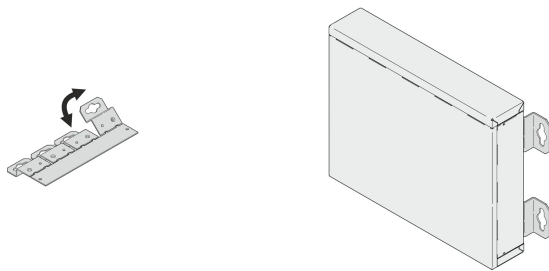

Mounting Bracket for Wall- or Desktop

NUMĂR DE CATALOG

24820-005

The bracket enables mounting an Interscale case to a wall or allows a distance between the mounting surface and the rear wall.

CERTIFICATIONS

CARACTERISTICI

Able to assemble / disassemble case while mounted

Provides 14 mm clearance from mounting surface for cable management

Bracket for wall or recessed mounting

ATRIBUTE PRODUS

Product Type: Bracket

Product Family: Interscale

Material: Oțel

Finish: Aluminum-Zinc Plated

Package Quantity: 4

Net Weight: 0.168kg

DETALII SUPLIMENTARE DESPRE PRODUS

Not compatible with embedded NUC cases or Interscale M 19" cases.