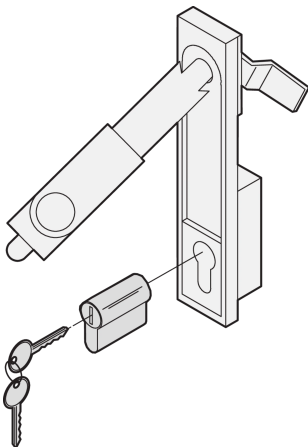

DIN Cylinder Kit, Semi-Profile Cylinder Different Locking

NUMĂR DE CATALOG

25127-996

Profile cylinder is the most common form of the security door locks used today and a form of the locking cylinder. Semi-profile cylinders are generally flush with respect to the door and are easy to integrate into locking systems.

CERTIFICATIONS

CARACTERISTICI

Locking insert for lever handle

ATTRIBUTE PRODUS

Product Type: Lock Insert

Product Family: Varistar CP

Net Weight: 0.13kg

Package Quantity: 1